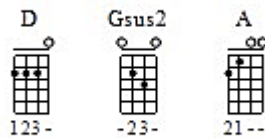

Arcade Fire

Keep The Car Running

(From NEON BIBLE)

Words and Music: Arcade Fire

① = A ③ = C
② = E ④ = G

Intro

D

Verse 1

D

Every night my dream's the same.

D

Same old city with a different name.

Gsus2

Men are coming to take me away.

D

I don't know why but I know I can't stay.