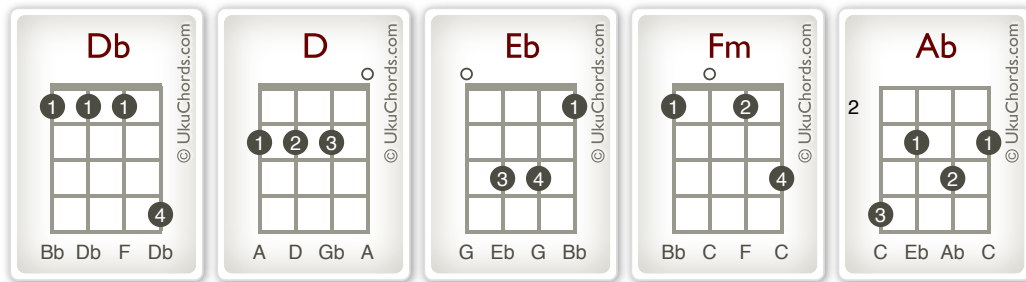

KINGS AND QUEENS

by 30 Seconds To Mars

Ab = G#
 Bb = A#
 Db = C#
 Eb = D#
 Gb = F#

Intro:

Silence -x2-: **Eb--Db**

Distortion -x2-: **Eb-Fm-Ab--Eb-Fm-Ab--**
 ohhh ohhh

Verse:

Eb

Into the night

Db

Desperate and broken

Eb

The sound of a fight

Db **Ab**

Father has spoken

D--

Eb **Fm** **Ab**

Between Heaven and Hell

Eb-- **Ab--**

Heaven and Hell

Verse:

Eb

Into your lives

Db **Ab**