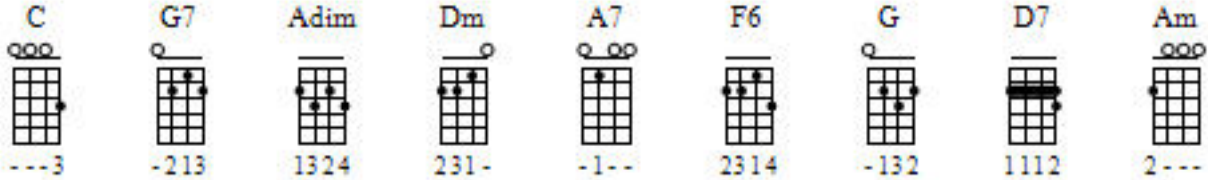

Let It Snow

Sammy Cahn, J.Styne

① = A ③ = C
② = E ④ = G

INTRO

C G7 C

VERSE 1

C G7 C
Oh, the weather outside is frightful,
C Adim G7
But the fire is so delightful,
Dm A7 Dm
And since we've no place to go,
F6 G7 C
Let it snow, let it snow, let it snow.

VERSE 2

C G7 C
It doesn't show signs of stopping,
C Adim G7
And I brought some corn for popping
Dm A7 Dm
The lights are turned way down low,
F6 G7 C
Let it snow, let it snow, let it snow.

CHORUS

G D7 G
When we finally kiss good night,
Am D7 G
How I'll hate going out in the storm
G D7 G
But if you really hold me tight,
A7 D7 G7
All the way home I'll be warm.