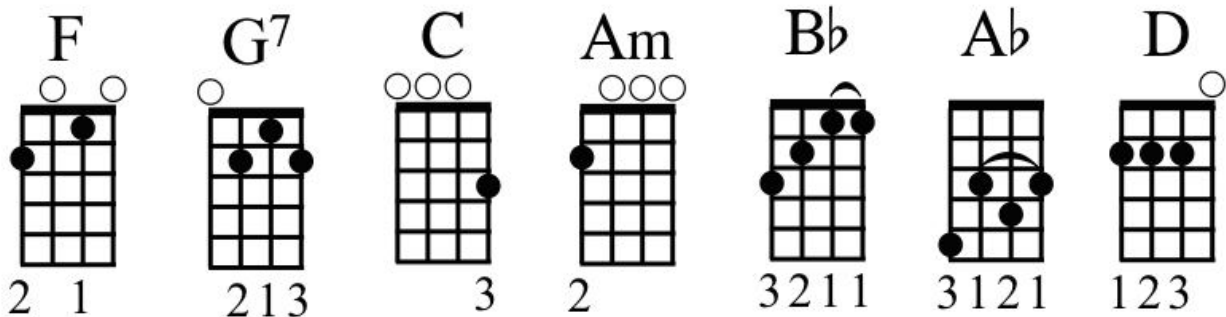

Let Me Drive My Van...

Steven Universe

VERSE 1

I know I'm not that tall F G7
I know I'm not that smart C
But let me drive my van into your heart Am F
Let me drive my van into your heart G7 C

VERSE 2

I know I'm not that rich F G7
I'm trying to get my start C
So let me drive my van into your heart Am F
Let me drive my van into your heart G7 C

MIDDLE

And if we look out of place Bb
Well, baby, that's okay F
I'll drive us into outer space Ab
Where we can't hear what people say D G7

VERSE 3

I know I don't have a plan F G7
I'm working on that part C Am
At least I've got a van F
So let me drive my van into your heart G7 Am

OUTRO

Let me drive my van into your heart F
Let me drive my van into your heart G7 Am
Let me drive my van into your heart F
Let me drive my van into your heart G7 C
Let me drive my van into your heart