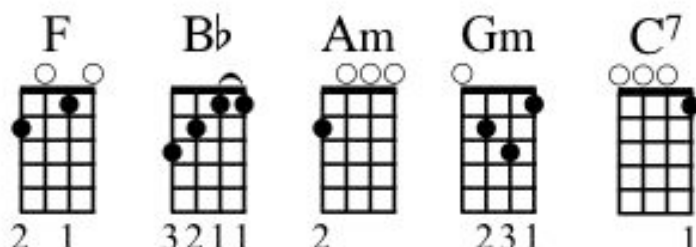

Little Boxes

Walk off the Earth/Malvina Reynolds

VERSE 1

F F Bb F
Little boxes on the hillside, little boxes made of ticky-tacky
Am Gm F C7
Little boxes on the hillside, little boxes all the same
F F Bb F
There's a pink one, and a green one, and a blue one, and a yellow one
F C7 F C7 F
And they're all made out of ticky-tacky, and they all look just the same

VERSE 2

F F Bb F
And the people in the houses, all went to the university
Am Gm F C7
Where they were put in boxes, and they came out all the same
F F Bb F
And there's doctors, and lawyers, and business executives
F C7 F C7 F
And they're all made out of ticky-tacky, and they all look just the same

VERSE 4

F F Bb F
Boys go into business, and marry and raise a family
Am Gm F C7
In boxes made of ticky-tacky, and they all look just the same
F F Bb F
There's a pink one, and a green one, and a blue one, and a yellow one
F C7 F C7 F
And they're all made out of ticky-tacky, and they all look just the same

OUTRO LICK

The image shows two staves of ukulele tablature. The first staff is for the Verse 4 and the second is for the Outro Lick. Both staves are labeled with T, A, and B strings. The first staff has a 3/4 time signature and a key signature of one flat. The second staff has a key signature of one flat and a common time signature.