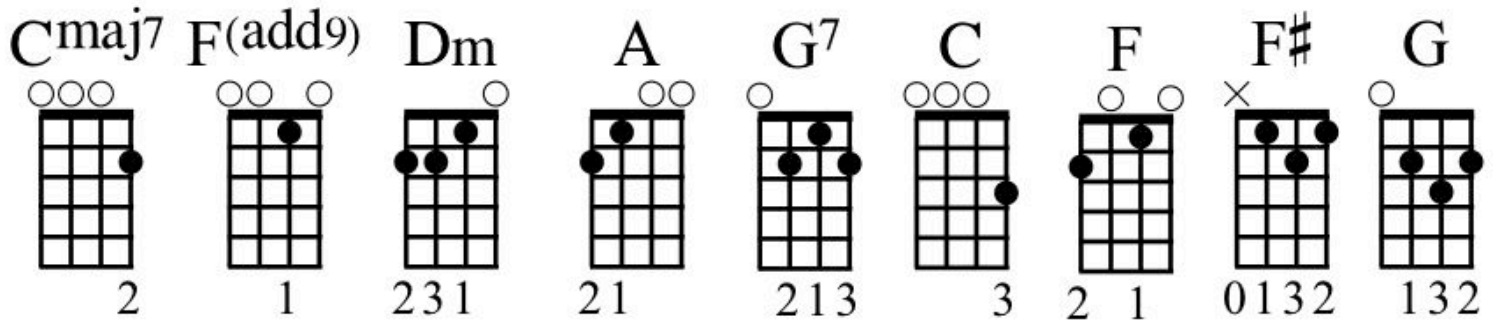

Longing To Belong

Eddie Vedder

INTRO

Cmaj7 Fadd9 Cmaj7 Fadd9

VERSE 1

Cmaj7 Fadd9
I'm falling harder than I've
Cmaj7 Fadd9
Ever fell before
Cmaj7 Fadd9
I'm falling fast while hoping
Cmaj7 Fadd9
I'll land in your arms
Dm A
Cause all my time is spent here
F G7
Longing to belong
Cmaj7 Fadd9 Cmaj7 Fadd9
To you

BRIDGE

Dm A
And when the time is right
F G7 (Tab 2)
I hope that you'll respond
Dm A
Like when the wind gets tired
F G7 (Tab 2)
The ocean becomes calm
Dm A
I may be dreaming but I'm
F G7
Longing to belong
Cmaj7 Fadd9 Cmaj7 Fadd9
To you

INSTRUMENTAL

OUTRO

Cmaj7 Fadd9 Cmaj7 Fadd9 Cmaj7

Tab 1

Two systems of guitar tablature for Tab 1. The first system covers measures 1-4 with chords C, C(add9), and Cmaj7. The second system covers measures 5-8 with chords F, Fb5, F5, and Fb5. Fingerings and picking directions (d, u) are indicated throughout.

Tab 2

A single system of guitar tablature for Tab 2, showing a melodic line on the treble clef staff with fingerings 3, 2, 1, 2.