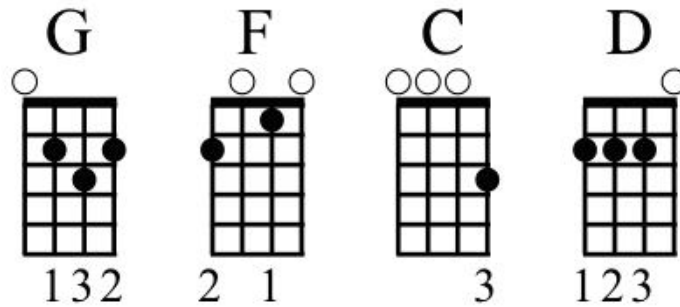

Mr Tembo

Damon Albarn

INTRO

G F C D F C x2

VERSE 1

G F C
Injili, Injili can I sing with you?
D F C
About Mr Tembo and what he's got to do
G F C
But first I'm going back to the Colworth Road
D F C
To find the mission and help him with his load

CHORUS

G F C
Mr Tembo's on his way up the hill
D F C
With only this song to tell you how he feels
G F C
But to get there he will need a helping hand
D F C
It's where he is now, but it wasn't what he planned

VERSE 2

G F C
Injili, Injili we will sing for you?
D F C
Just like the TV in Mr Tembo's room
G F C
Of the emphatic night he checked in on his own
D F C
At Mkomazi and then made it his home

CHORUS

EXTRA BIT OF CHORUS

D F C
It's where he is now, but it isn't what he planned

SOLO (from the live version)

Ukulele tablature for a solo section in 4/4 time. The first line shows measures 1-4 with fret numbers 2, 3, 2, 3, 2, 3, 2, 0, 0, 3, 3, 7, 8. The second line shows measures 5-8 with fret numbers 9, 7, 5, 3, 2, 4, 3, 3, 3, 2, 0, 3, 7, 7, 2, 2, 2, 2, 2, 2, 2, 2.