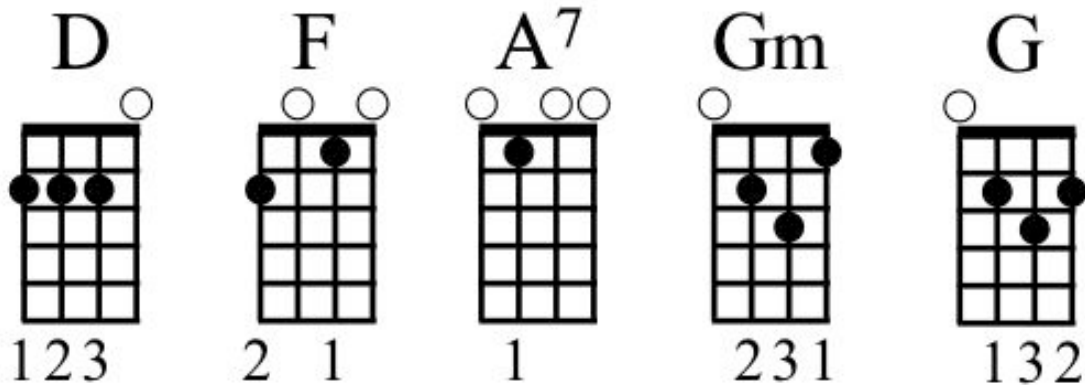

Mr Tillman

Father John Misty

Capo 3rd fret

INTRO

D F A7 D
Gm A7 D G x2

VERSE 1

D F A7 D
Mr. Tillman, good to see you again
Gm A7 D G
There's a few outstanding charges just before we check you in
D F A7 D
Let's see here, you left your passport in the mini fridge
Gm A7 D G
And the message with the desk says here the picture isn't his
D F A7 D
And oh, just a reminder about our poli - cy
Gm A7 D G
Don't leave your mattress in the rain if you sleep on the balcony
D F A7 D
Okay, did you and your guests have a pleasant stay?
Gm A7 D G
What a beautiful tattoo that young man had on his face
D F A7 D
And oh, will you need a driver out to Phil - ly?
Gm A7 D G
Jason Isbell's here as well and he seemed a little worried about you

CHORUS

D F A7 D
I'm feeling good, damn, I'm feeling so fine
Gm A7 D G
I'm living on a cloud above an island in my mind
D F A7 D
Oh baby, don't be alarmed this is just my vibe
Gm A7 D G
No need to walk around, no it's not too bad a climb

CHORUS

WHISTLE SOLO

D F A7 D
Gm A7 D G x2

1 Capo fret 3

Ukulele tablature for the Whistle Solo. The first staff shows a 4/4 time signature and a capo at fret 3. The notes are: G2 (2), G2 (2), F2 (1), G2 (0), G2 (2), G2 (3), G2 (0), G2 (2), G2 (0), G2 (1). The second staff shows a 4/4 time signature and a triplet of G2 (0), G2 (3), G2 (1) followed by G2 (0), G2 (0), G2 (4), G2 (0), G2 (2), G2 (3), G2 (2), G2 (0), G2 (2), G2 (3), G2 (0).