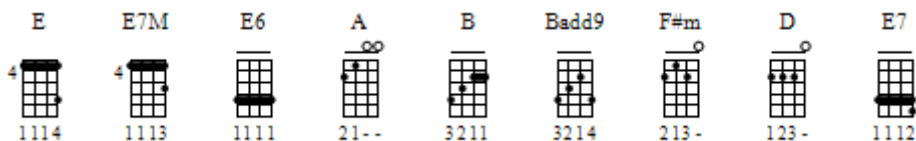

Oh, Paris!

Dent May and His Magnificent Ukulele

① = A ③ = C
② = E ④ = G

INTRO

E E7M E E7M E6 A B Badd9 B x4

VERSE 1

E A
Oh Paris , you've really done something to me
F#m B F#m B
You and I seem to agree here tonight
E A
Oh Paris , I like to see you in the rain
F#m B F#m B
Pretty girls in black berets reading books in sad cafes