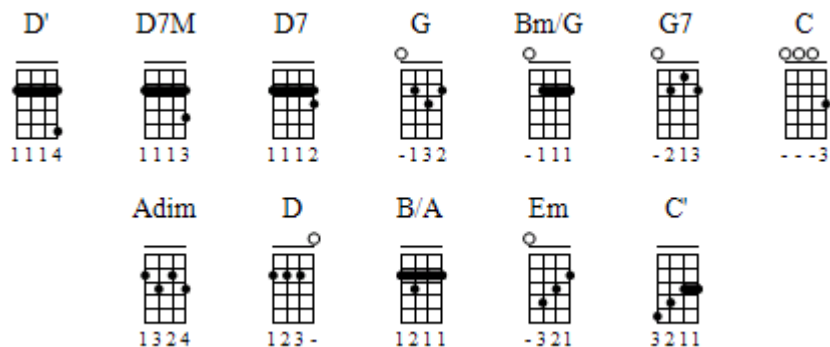

Oh Dear

Brandi Carlile

① = A ③ = C
② = E ④ = G

INTRO

D' D7M D7

VERSE 1

G G7M
Oh dear, out here
G7 C
Everybody stumbles on fear
Adim G
Who cares if we're scared
D B7
Everyone is on their own

BRIDGE

Em C
It's only you that my heart desires
D G G7M
Only you alone can know my pain
Em C
All along you were sitting there
D B7
Folding pages for your paper chain

CHORUS

C' A
Now you can cut me free
C' A
So when it all unfolds
C' A
We'll be holding hands and go on
D' D7
Together, you and I forever

VERSE 2

G G7M
Heartbreaks, mistakes
G7 C
Catching up to me in old ways
Adim G
I've known of hard days
D B7
And my share of lonely nights

BRIDGE

Em C
It's only you that my heart desires
D G G7M
Only you alone can break my fall
Em C
I pace the floor and wish for you more
D B7
While you were dreaming with your paper dolls

CHROUS

VERSE 3

G G7M
Poor dear, out here
G7 C
Everybody stumbles on fear
Adim G
Who cares if you're scared
D D7
Everyone is on their own
G
Oh dear