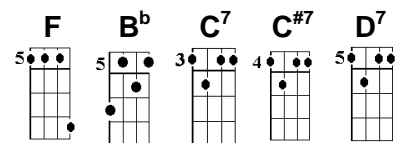

ONE PADDLE, TWO PADDLE

Words and Music by Kui Lee

INTRO VAMP F B^b C⁷

F D⁷
One paddle two paddle

G⁷
Three paddle

C⁷ F
For to take me home

D⁷
Fourteen on the right

G⁷
Fourteen on the left

One paddle two paddle

Three paddle

For to take me home

Fourteen on the right

Fourteen on the left

Take me to Hawaii nei

No ka best

I want to smell the flowers

Sweet, sweet flowers

Where the trade winds blow

Seen enough fences

To last a lifetime

Goin' away no more

PAU VAMP (Button) F B^b C⁷(bar 3) C^{#7}(bar 4) -> slide to-> D⁷(bar 5)

Palika Enos - Feb. 2004

This Ukulele Society of America "Chord Sheet" is for education and personal enjoyment only. Selling this sheet or collecting a fee performing from this sheet without the express written consent from the copyright owner(s) is strictly prohibited and punishable by law.