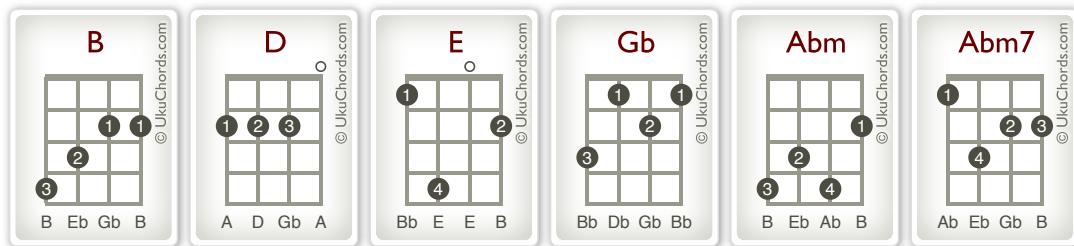

OVER AND OVER

by 5 Seconds Of Summer

Chorus:

B
You know something I don't
D
It's not like you to be cold
Abm E
Every night replayed over and over
B
You say things that I don't
D
You make me feel alone
Abm E
Every night replayed over and over

Verse:

E
You say it's no concern
B
and everything's alright
E
sometimes we all get burnt
B
and then we try to hide
D
and I know, and I know, and I know, and I know we're wrong
B
We should have let things slide

Pre-Chorus:

B
and when the night gets dark
Gb
and there's no way back
Abm
I'll call your name
E
but it's fading, we're fading

Chorus:

B
<https://ukutabs.com/0-9/5-seconds-of-summer/over-and-over/>