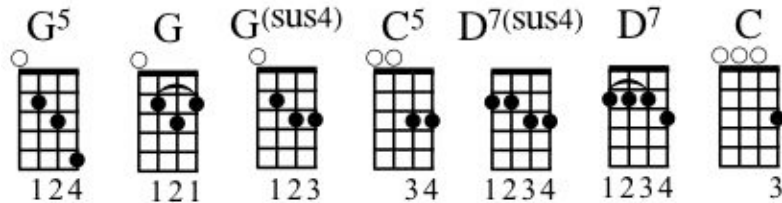

Pett Level

Keston Cobblers' Club

INTRO

G5 G Gsus4 C5 D7sus4 D7 C G

VERSE 1

G5
I know your heart is a heart of gold
G Gsus4 C5
And mine's just stone so lets go and face the water
D7 G
Jump right in
G5
And I know your style is a sunny style
G Gsus4 C5
That passed me by while I was slowly falling
D7sus4 D7 G5
And maybe we'll get on

INSTRUMENTAL

G5 G Gsus4 C5 D7sus4 D7 C G x2

VERSE 2

G5
And I know your heart is a heart of gold
G Gsus4 C5
And mine's just stone so lets go and face the water
D7 G
Jump right in
G5
I know your face is a pretty face
G Gsus4 C5
And my boat race is a big mistake lets flaunt them
D7sus4 D7
And maybe we'll go

MIDDLE

C G D7 G
Oh, on a shingle beach we're playing

C G D7

All on a summers day

C G D7 G

We're running through an arch of ivy

C G D7

Hiding our days away