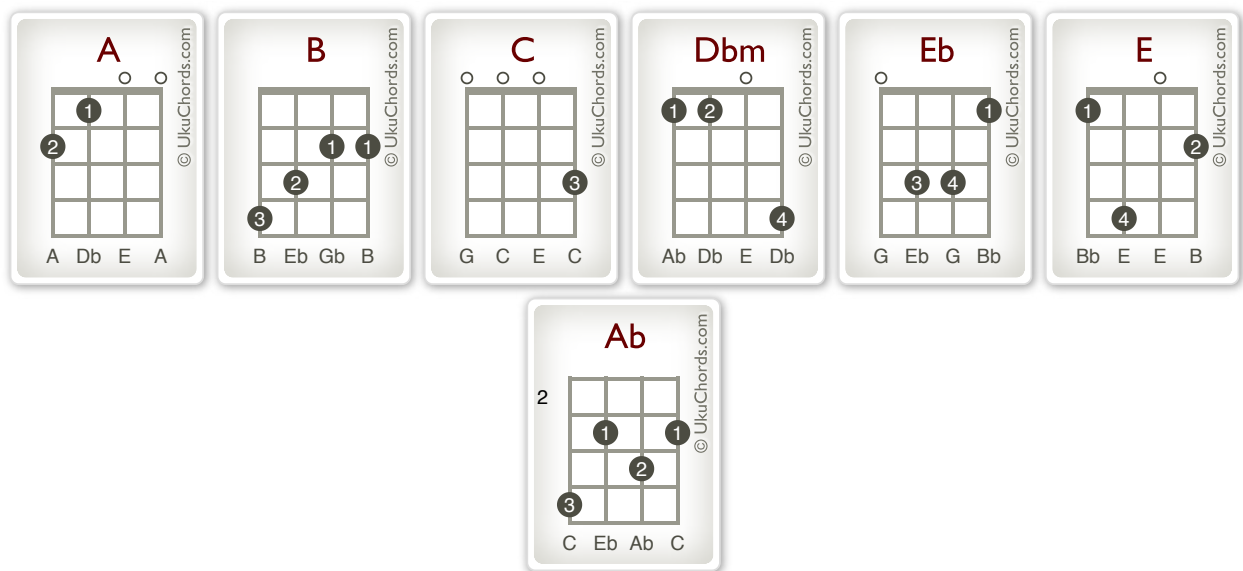

## REJECTS

### by 5 Seconds Of Summer

Ab = G#  
 Bb = A#  
 Db = C#  
 Eb = D#  
 Gb = F#

#### Verse:

E  
 Back at school

They all thought I was an outcast car crash  
 Hopeless fool, they said to me  
 And my girlfriend said I messed up  
 Will I ever grow up  
 In the end, I'm not gonna

**E A B**

**E**  
**C**                    **B**  
I'm just a reject  
**E A B**  
**E**  
**C**                    **B**  
I'm just a reject

---

This arrangement for the song is the author's own work and represents their interpretation of the song. You may only use this for private study, scholarship, or research. UkuWorld and its derivatives do not own any songs, lyrics or arrangements posted and/or printed.