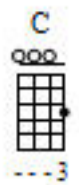

Rockin' Around the Christmas Tree

Johnny Marks

① = A ③ = C
② = E ④ = G

INTRO

G E7 C D

VERSE 1

G D
Rockin' around the Christmas tree at the Christmas party hop
D G
Mistletoe hung where you can see every couple tries to stop
G D
Rockin' around the Christmas tree, let the Christmas spirit ring
D G
Later we'll have some pumpkin pie and we'll do some caroling.

CHORUS

C Bm
You will get a sentimental feeling when you hear
Em A7 D
Voices saying "Let's be jolly, Deck the halls with boughs of holly"

VERSE 2

G D
Rocking around the Christmas tree, have a happy holiday
D G
Everyone's dancing merrily in a new old fashioned way