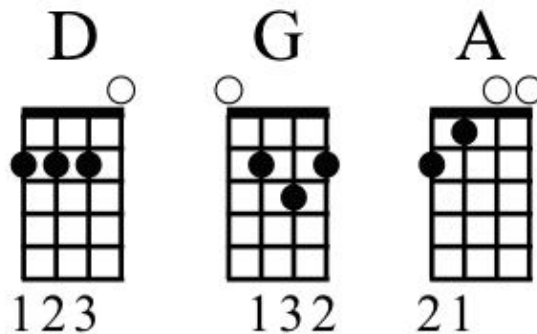

Sally MacLennane

The Pogues

INTRO

(♩ = ♪♪) ³

T 4/4 0-0-1-2-5-5-2-0-0-2-2-2-0-2-2-1-2-2

A 4/4

B 4/4

VERSE 1

D G D
Well Jimmy played harmonica in the pub where I was born
D G A
He played it from the night time to the peaceful early morn
G D A
He soothed the souls of psychos and the men who had the horn
D G A D
And they all looked very happy in the morning

VERSE 2

D G D
Now Jimmy didn't like his place in this world of ours
D G A
Where the elephant man broke strong men's necks, when he'd had too many powers
G D A
So I'm sad to see the grieving of the people that I'm leaving
D G A D
And he took the road for God knows in the morning

BRIDGE

CHORUS

INTRO

VERSE 5

When Jimmy came back home he was surprised that they were gone
He asked me all the details of the train that they went on
Some people they are scared to croak but Jimmy drank until he choked
And he took the road for heaven in the morning