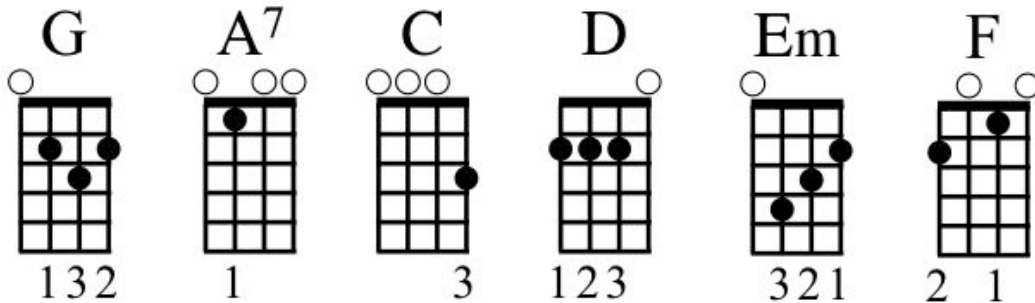

Satellite of Love

Low Reed/UOGB

INTRO

G A7 C D x2

VERSE 1

G A7 C D
Satellite's gone, Up to the sky
G A7 C D
Thing like that drive me, Out of my mind
Em D C
I watched it for a little while
A7 C
I like to watch things on TV

CHORUS

G D
(Bing, bang, bong) Satellite of love
F C
(Bing, bang, bong) Satellite of love
G D
(Bing, bang, bong) Satellite of love
Em D C D
Sa - te - llite of

VERSE 2

G A7 C D
Satellite's gone, Way up to Mars
G A7 C D
It will soon be filled, With parking cars
Em D C
I watched it for a little while
A7 C
I love to watch things on TV

LICKS

The image shows two guitar licks for ukulele, each written on a four-line staff. The first lick is for a D chord and the second is for a G chord. Both licks are written in 4/4 time. The first lick starts with a 4/4 time signature and a '1' above the first measure. The notes are: 0-2-3-5 (T), 2-0-2-3 (A), 2-0-2-3 (B), and 2-2 (B). The second lick starts with a 4/4 time signature and a '2' above the first measure. The notes are: 3-2-0-2 (T), 2-4-0-2 (A), 2-4-0-2 (B), and 3 (B).