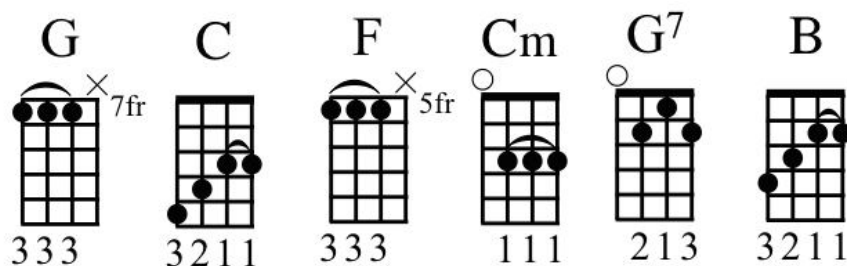

Serious Song

Steven Universe

G C F
Oh, that's the end of another day
C G
It was mighty serious, I'd have to say
C F
The Crystal Gems looked really cool
Cm G⁷ C B C
When they made the temple explode