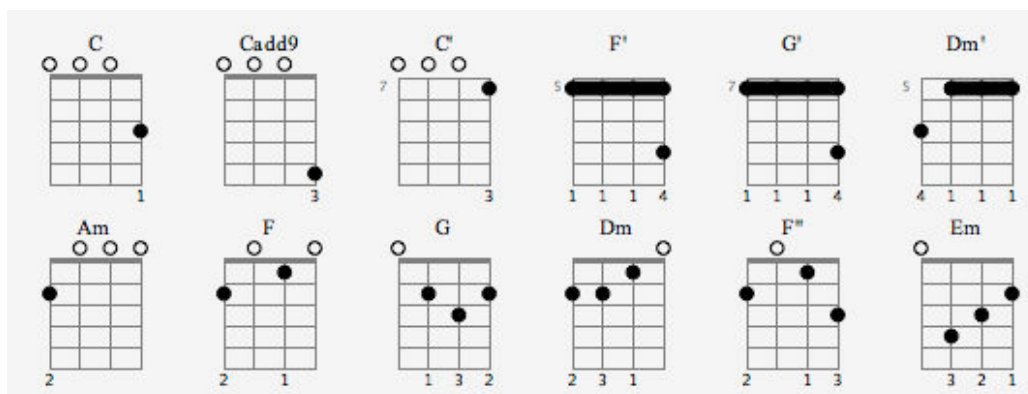

She's Got You

① = C= ③ = B
 ② = D= ④ = F=

Cosmo Jarvis

INTRO

C Cadd9 C' F' G' Dm' x2

VERSE 1

C Cadd9 C' F'
 I don't care what you do she says she's in love with you
 G' Dm'

But I know the devil wears a thousand faces
 C Cadd9 C' F'
 So what you telling me? That you found love truly
 G' Dm'