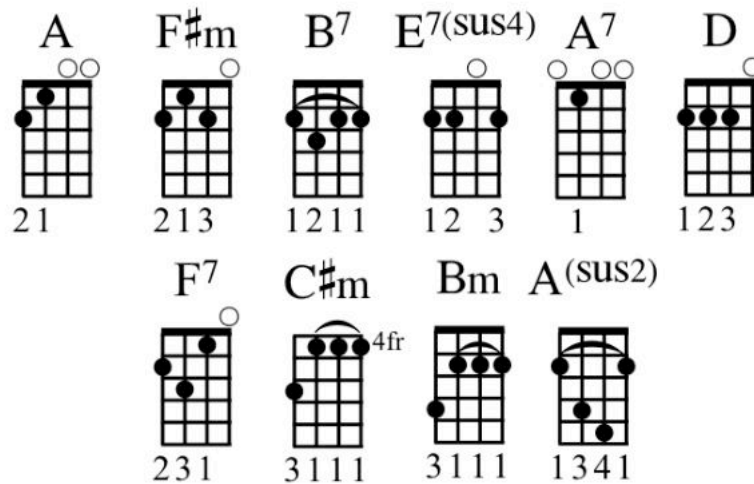

INTRO

A F#m B7 E7sus4 x2

VERSE 1

A F#m B7 E7sus4
Short people got no reason, Short people got no reason
A F#m B7 E7sus4
Short people got no reason to live
A A7
They got little hands and little eyes
D F7
And they walk around telling great big lies
A A7
They got little noses and tiny little teeth
D F7
They wear platform shoes on their nasty little feet

CHORUS

A F#m B7 E7sus4
Well, I don't want no short people
A F#m B7 E7sus4
I don't want no short people
A F#m B7 E7sus4 A F#m B7 E7sus4
Don't want no short people 'round here.