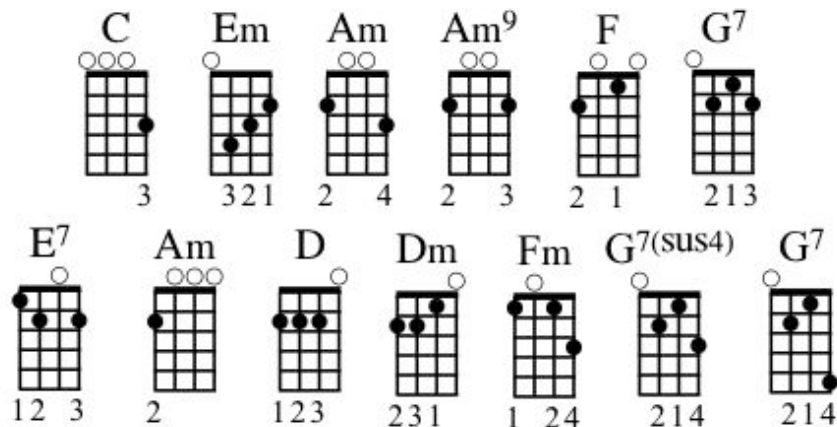

Sing Together

Train

Capo
1st fret

VERSE 1

C C Em Em Am' Am9
If I go before I say to everyone in my ballet
F F C
Let me take this chance to thank you for the dance
C Em Em Am' Am9
If I run out of songs to sing to take your mind off everything
F G7
Just smile, sit a while, with the

BRIDGE

F E7 Am
Sun on your face and remember the place we met
D Dm
Take a breath and soon I bet you'll see
Dm Fm
Without you I would never be me
Fm G7 G7sus4 G7'
You are the leaves of my family tree

CHORUS

Where we can settle down and watch the world go round

C Em Em Am' Am9

We'll send down all the love we got and let them know we've got a spot

F G7

For them to be, and it's so free

BRIDGE

CHORUS

C Em Am F

Sing to - ge - ther

C Em

If you knew me from the very start

Am F

Or not at all, you're still a part

C Em E7 Am

Just sing to - ge - ther

Dm Dm G7 G7