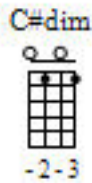

(I Wish I Could Shimmy Like) Sister Kate

① = A ③ = C
② = E ④ = G

INTRO

C6 C#dim G6 E7 Aadd9 D7 G

VERSE 1

D7

If I could shake it like my sister Kate

G

Shake it like a bowl of jelly on a plate

D7

My momma wanted to know last night

G

How sister Kate could do it oh so nice

D7

Now all the boys in the neighborhood

G