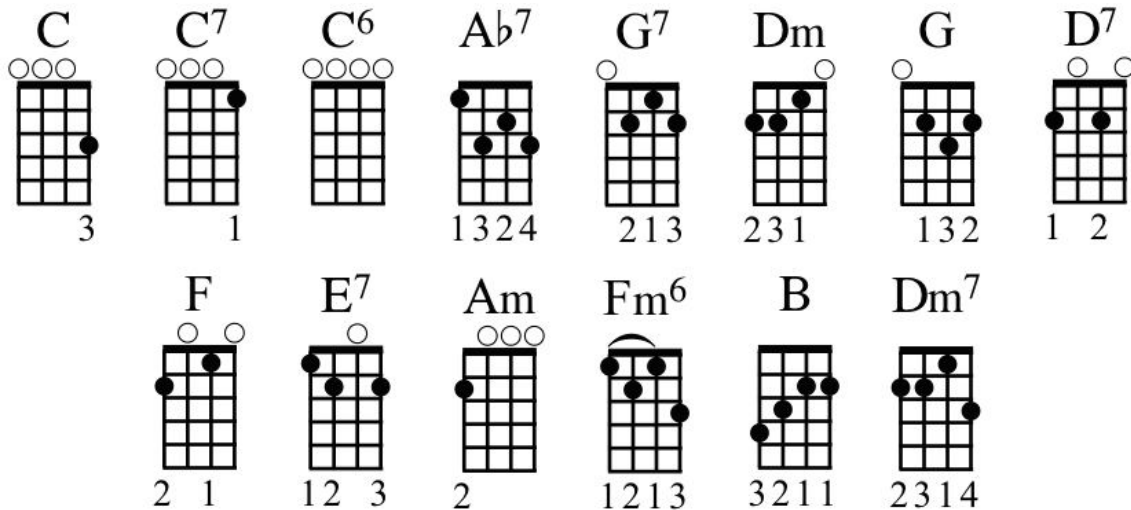

Sit on My Face

Monty Python

INTRO

Am Fm6 C B Dm7 G7
 C C7 C6 Ab7 C G7

VERSE 1

C
 Sit on my face, and tell me that you love me
 C Dm G7
 I'll sit on your face and tell you I love you too
 Dm C
 I love to hear you oralise
 G D7
 When I'm between your thighs
 G G7
 You blow me away

VERSE 2

C
 Sit on my face and let my lips embrace you
 C F E7
 I'll sit on your face and let my love be tru - ly
 Am Fm6 C B
 Life can be fine if we both sixty-nine
 Dm7
 And we'll sit on our faces in all sorts of places and play
 G7 C C7 C6 Ab7 C G7 C
 Til we're blown away