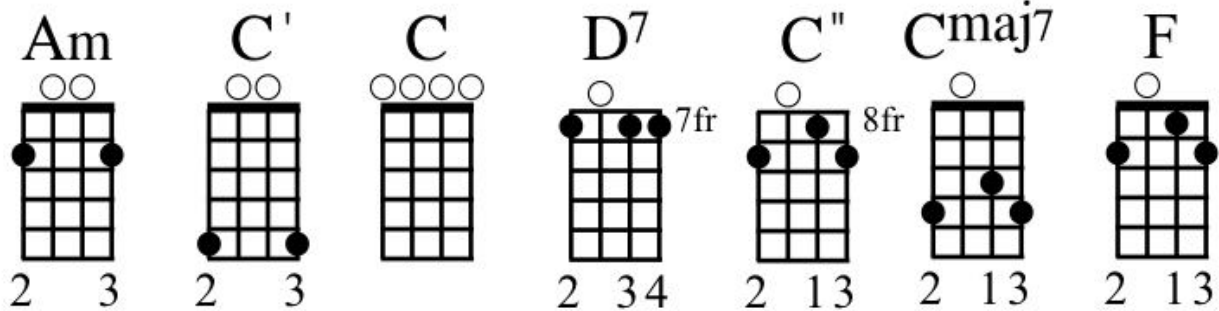

Skinny Love

Bon Iver

Tuning: gCEG

INTRO

Am C' C x3
D7 Am C' C

VERSE 1

Am C' C
Come on skinny love just last the year
Am C' C
Pour a little salt we were never here
Am C' C
My, my, my, my, my, my, my, my
D7 Am C' C
Staring at the sink of blood and crushed veneer

VERSE 2

Am C' C
I tell my love to wreck it all
Am C' C
Cut out all the ropes and let me fall
Am C' C
My, my, my, my, my, my, my, my
D7 Am C' C
Right in the moment this order's tall

CHORUS

C" Cmaj7 F
I told you to be patient, I told you to be fine
C" Cmaj7 F
I told you to be balanced, I told you to be kind
C" Cmaj7 F
In the morning I'll be with you, But it will be a different kind
C" Cmaj7 F
I'll be holding all the tickets, And you'll be owning all the fines

VERSE 2

Am C' C
Come on skinny love what happened here
Am C' C
Suckle on the hope in lite brassiere
Am C' C
My, my, my, my, my, my, my, my
D7 Am C' C
Sullen load is full, so slow on the split

CHORUS

C" Cmaj7 F
I told you to be patient, I told you to be fine
C" Cmaj7 F
I told you to be balanced, I told you to be kind
C" Cmaj7 F
Now all your love is wasted, Then who the hell was I?
C" Cmaj7 F
Now I'm breaking at the britches, And at the end of all your lines