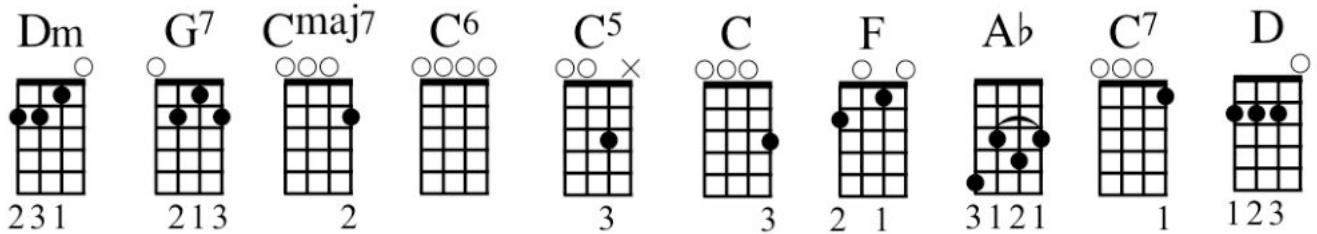

Capo 4th fret

INTRO

Dm G7 Dm G7
Cmaj7 C6 Cmaj7 C6

VERSE 1

C5 C6 Cmaj7 C
I know I stand in line until you think you have the time
Dm G7 Dm G7
To spend an evening with me
Dm G7 Dm G7
And if we go some place to dance, I know that there's a chance
Cmaj7 C6 Cmaj7 C6
You won't be leaving with me
C7
Then afterwards we drop into a quiet little place
F Ab
And have a drink or two
Dm G7 Dm G7
And then I go and spoil it all by saying something stupid
Cmaj7 C6 Cmaj7 C6
Like "I love you"

MIDDLE

C7
I can see it in your eyes that you despise the same old lies
F
You heard the night before
D
And though it's just a line to you, for me it's true
G7
And never seemed so right before