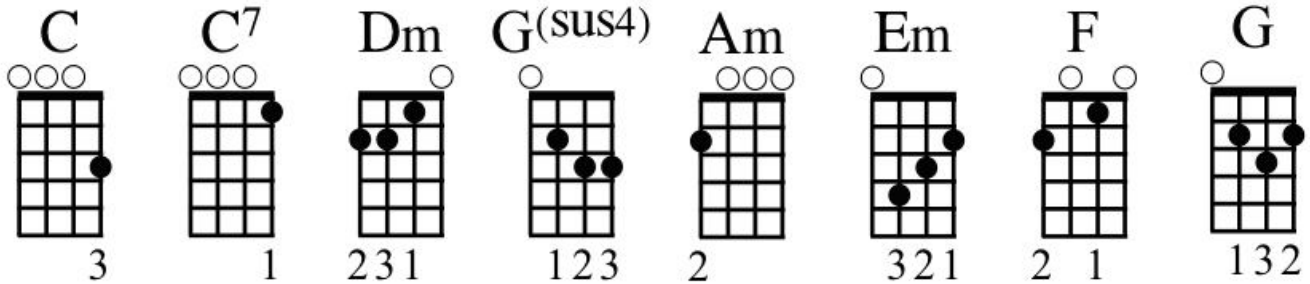

## Carrie Hope Fletcher Version

Capo 1st fret

### VERSE 1

C C7  
I walked across an empty land  
Dm Gsus4  
I knew the pathway like the back of my hand  
C C7  
I felt the earth beneath my feet  
Dm Gsus4  
Sat by the river and it made me complete