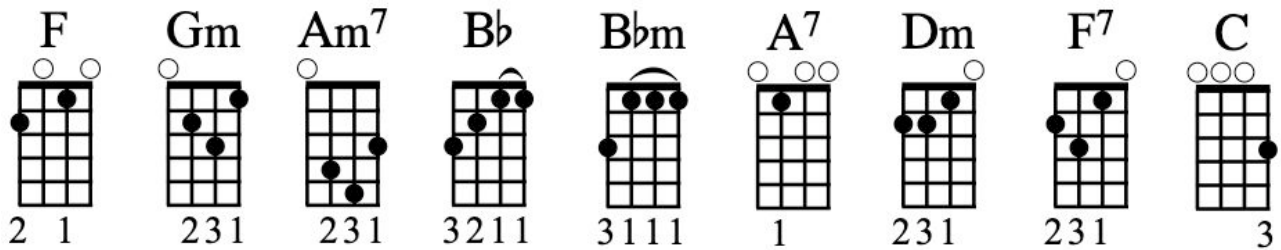

Such a Night

Dr John

INTRO

F Gm Am7

CHORUS

Bb Bbm
Such a night, it's such a night
F A7 Dm F7
Sweet confusion under the moonlight
Bb Bbm
Such a night, such a night
F A7 Dm F7
To steal away, the time is right

VERSE 1

Bb Bbm
Your eyes caught mine, and at a glance
F A7 Dm F7
You let me know that this was my chance
Bb
But you came here with my best friend Jim
C
And here I am, tryin' to steal you away from him

MIDDLE

F Bb F Bb
Oh, but if I don't do it, you know somebody else will
F Bb F Bb
If I don't do it, you know somebody else will
F Bb F Bb
If I don't do it, you know somebody else will
F Bb F Gm Am7
If I don't do it, you know somebody else will

CHORUS