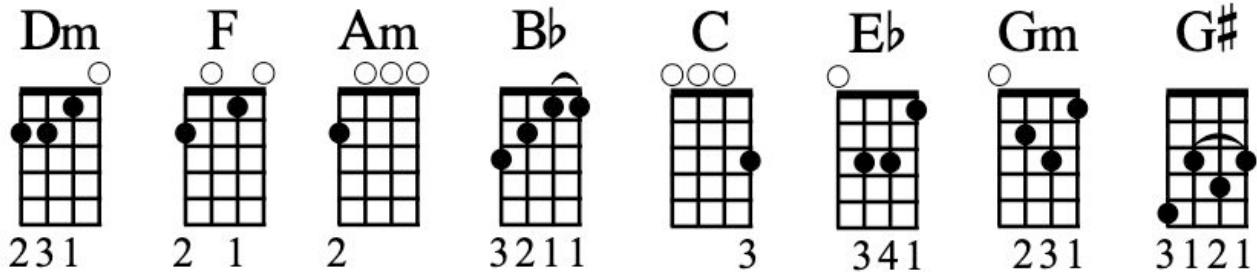

Sweet Victory

David Glen Eisley

INTRO

Dm F Dm Am

VERSE 1

The winner takes all Dm Bb
It's the thrill of one more kill C Dm
The last one to fall Dm Bb
Will never sacrifice their will C Dm

PRE-CHORUS

Don't ever look back F C
On the world closing in F
Be on the attack C
With your wings on the wind Bb
Oh the games will begin Eb Bb Eb

CHORUS

F Am Eb Bb
And it's sweet, sweet, sweet victory, yeah
F Dm Am
And it's ours for the taking
Eb Bb Bb C
It's ours for the fight
F Am Eb Bb
And it's sweet, sweet, sweet victory, yeah
Gm Gm F Eb Bb Eb
And the one who's last to fall
Dm C Dm Am
The winner takes all

VERSE 2

Dm Bb
You don't need no silver
C Dm
Oh, you only lose the gold
Dm Bb
You push with a fever
C Dm
For your time keeps tolling on

PRE-CHORUS

F C
Against all the odds
F
Against all your pain
C
Your back's on the wall
Bb
With no one to blame
C
Wild hearts won't be tamed

SOLO

F Am Eb Bb
F Dm Am Eb Bb
F Am Eb Bb

Gm
And the one who's last to fall

CHORUS

F Am Gm Bb
Sweet, sweet, sweet victory yeah
F Dm
It's ours for the taking
Eb Bb
It's ours for the fight
F Am Gm Bb
And it's sweet, sweet, sweet victory yeah
Gm Gm F Eb Bb Eb
And the one who's last to fall
Bb Eb
The winner takes all