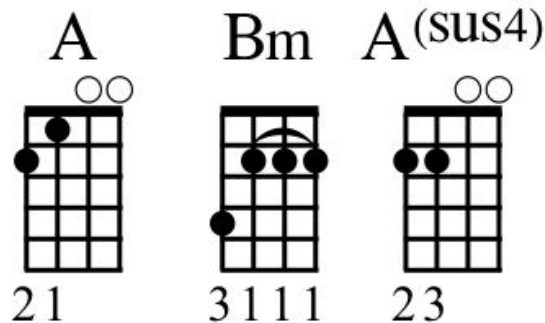

Tennessee Whiskey

Chris Stapleton

INTRO

A Bm Bm A Asus4 A

VERSE 1

A Bm
Used to spend my nights out in a barroom
Bm A Asus4 A
Liquor was the only love I've known
A Bm
But you rescued me from reaching for the bottle
Bm A Asus4 A
And brought me back from being too far gone

VERSE 2

A Bm
I've looked for love in all the same old places
Bm A Asus4 A
Found the bottom of a bottle always dry
A Bm
But when you poured out your heart I didn't waste it
Bm A Asus4 A
Cause there's nothing like your love to get me high

INTRO TAB

The Intro section consists of three lines of guitar tablature. Each line starts with a treble clef and a 6/8 time signature. The first line is for the A chord, with notes 0, 2, 0, 1, 4, 2, 4, 2, 0. The second line is for the Bm chord, with notes 3, 4, 2, 4, 4, 4. The third line is for the Bm chord, with notes 5, 4, 2, 6, 4, 2, 0, 7, 0. The tablature includes various fretting techniques such as bends, slurs, and accents.