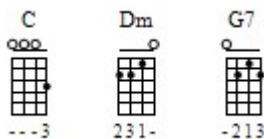

The Addams Family Theme Tune

① = A ③ = C
② = E ④ = G

Riff

 C Dm
They're creepy and they're kooky
 G7 C
Mysterious and spooky
 C Dm
They're altogether ooky
 G7 C
The Addams family

Riff

 C Dm
Their house is a museum
 G7 C
When people come to see 'em
 C Dm
They really are a scre-am
 G7 C
The Addams family

Riff

Neat, sweet, petite

 C Dm
So get a witch's shawl on
 G7 C
A broomstick you can crawl on
 C Dm
We're gonna pay a call on
 G7 C
The Addams family

Riff