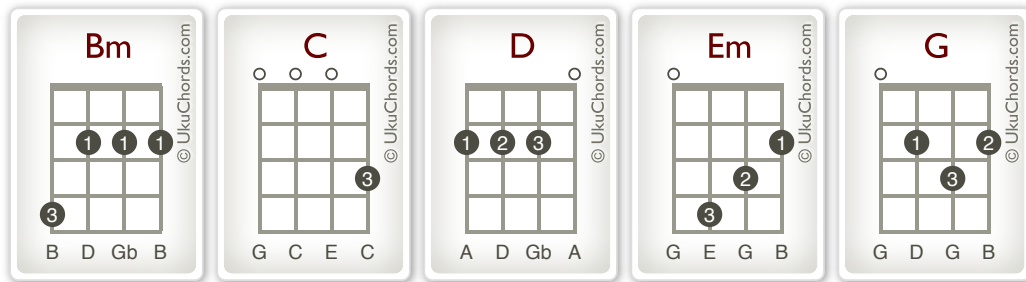

THE KILL

by 30 Seconds To Mars

Ab = G#
 Bb = A#
 Db = C#
 Eb = D#
 Gb = F#

Verse:

C **D**
 What if I wanted to break
Em
 Laugh it all off in your face
Bm
 What would you do?
C **D**
 What if I fell to the floor
Em
 Couldn't take this any...more
Bm
 What would you do?

Chorus:

C **D**
 Come, Break me down
 Bury me, Bury me
Em **Bm**
 I am finished With you
C **D**
 Look in my eyes
 You're killing me, killing me
Em **Bm**
 All I wanted was you

Verse:

What if I wanted to fight
 Beg for the rest of my life
 What would you do?
 You say you wanted more
 What are you waiting for
 I'm not running from you

Chorus:

C **D**
 Come, Break me down

Bury me, Bury me

Em **Bm**

I am finished With you

C **D**

Look in my eyes

You're killing me, killing me

Em **Bm**

All I wanted was you

Bridge:

C **D** **Em**

I tried to be someone else

G **C**

But nothing seemed to change

D **Em** **G** **C**