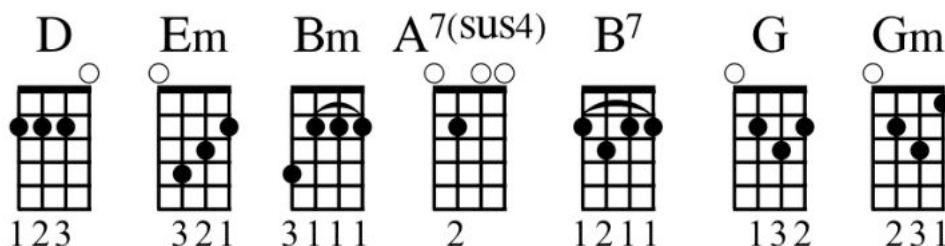

The Rhythm You Started

Sophie Madeleine

INTRO

D Em Bm A7sus4 x2

VERSE 1

D Em Bm A7sus4

You took the beat of my heart

D Em Bm A7sus4

And you moved all the pieces you pulled it apart

D B⁷ Em A D Em Bm A7sus4

Now it plays on a beat and I can't stop the rhythm you star - ar - ted

D Em Bm A7sus4

You took the tune in my head

D Em Bm A7sus4

And replaced it with melodies you wrote instead

D B⁷ Em A D Em Bm A7sus4

Now they're coming on through and I'm spreading the song that you star - ar - ted

BRIDGE

D Em Bm A7sus4

It goes ba-pa bu-paa-na ba-dum-pa-pum pa-na-pa-pa

D Em Bm A7sus4 D

ba-pa bu-paa-na ba-dum-pa-pum pa-na-pa-pa-da

BRIDGE

D Em Bm A7sus4
Singing ba-pa bu-paa-na ba-dum-pa-pum pa-na-pa-pa
D Em Bm A7sus4 D
Ba-pa bu-paa-na ba-dum-pa-pum pa-na-pa-pa-da

MIDDLE

VERSE 1 (A cappella)