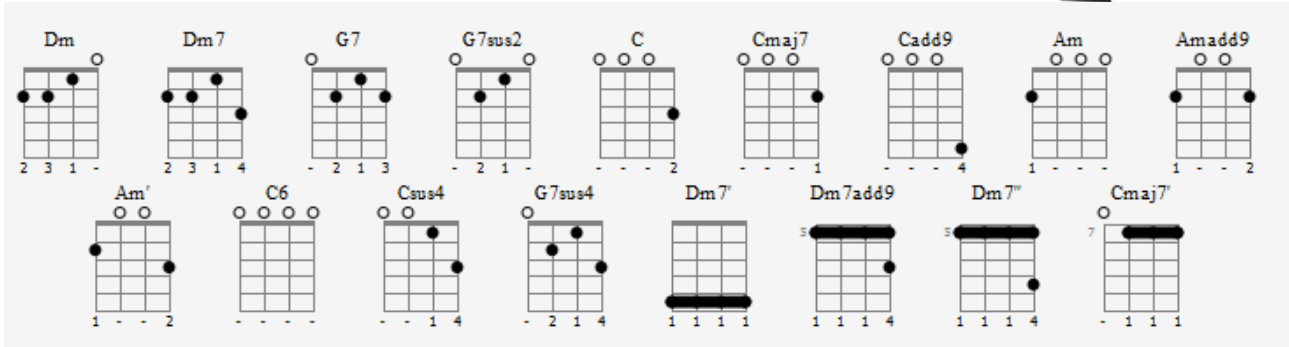

This Is My Song

① = A ③ = C
② = E ④ = G

Charlie Chaplin

INTRO

Dm7 G7 G7sus2 G7

VERSE 1

C C7M C Cadd9 C7M
Love, this is my song
Am Amadd9 Am' Am
Here is a song
Dm7
A serenade to you
G7 Dm
The world cannot be wrong
G7 C
When in this world there is you

VERSE 2

C6 Cadd9 C7M C C6 C7M Dm
No mat - ter what the world may say
G7 Csus4 C
Without you there is no day
C C7M C Cadd9 Em
So love, this is my song
Am Amadd9 Am' Dm
Here is a song
G7sus4 C
A serenade to you