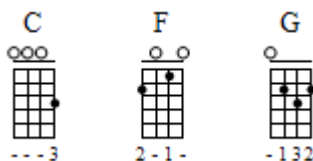

This Too Shall Pass **UKE**

OK Go

① = A ③ = C
② = E ④ = G

INTRO

C F G F x2

VERSE 1

C F
You know you can't keep lettin' it get you down
G F C F G F
And you can't keep draggin' that dead weight around.
C F
If there ain't all that much to love around,
G F C F G
Better run like hell when you hit the ground.

CHORUS

F C F G
When the morning comes.
F C F G F
When the morning comes.

VERSE 2

C F
You can't stop these kids from dancin', why would you want to?
G F C F G F
Especially when you're already gettin' yours.
C F
'Cause if your mind don't move and your knees don't bend,
G F C F G
Well don't go blamin' the kids again.