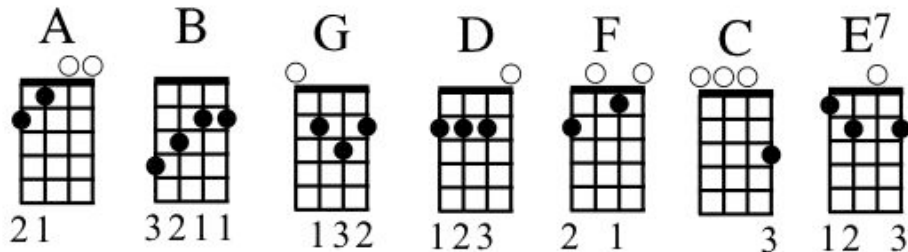

Time Warp

Rocky Horror Picture Show

VERSE 1

A B
It's astounding, time is fleeting
G D A
Madness takes its toll
A B
But listen closely, not for very much longer
G D A
I've got to keep control
A B
I remember doing the time warp
G D A
Drinking those moments when
A B
The blackness would hit me and the void would be calling

BRIDGE

F C G D A
Let's do the time warp again
F C G D A
Let's do the time warp again

CHORUS

E7
It's just a jump to the left
A
And then a step to the right
E7
With your hands on your hips
A
You bring your knees in tight
D A
But it's the pelvic thrust that really drives you insane

F C G D A
Let's do the time warp again
F C G D A
Let's do the time warp again

VERSE 2

A B
It's so dreamy, oh fantasy free me
G D A
So you can't see me, no not at all
A B
In another dimension, with voyeuristic intention
G D A
Well secluded, I see all
A B
With a bit of a mind flip, you're into the time slip
G D A
And nothing can ever be the same
A B
You're spaced out on sensation, like you're under sedation

BRIDGE

MIDDLE

A
Well I was walking down the street just a having a think
A
When a snake of a guy gave me an evil wink
D
He shook me up, he took me by surprise
A
He had a pickup truck and the devil's eyes.
E7 D
He stared at me and I felt a change
A
Time meant nothing, never would again