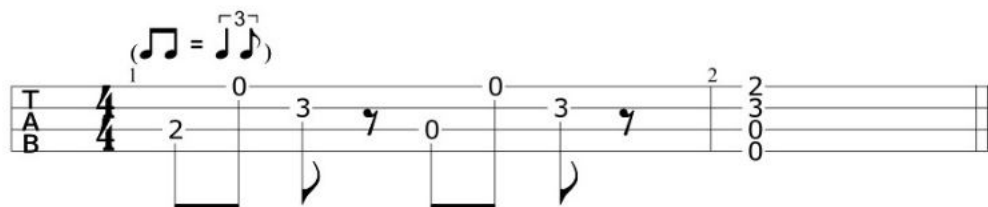

Unhappy Birthday

The Smiths

INTRO

CHORUS

D Fadd9 Bb6 Gsus2
I've come to wish you an unhappy birthday
D Fadd9 Bb6
I've come to wish you an unhappy birthday
Gsus2 D Fadd9
Because you're evil and you lie and if you should die
Bb6 Gsus2 D Fadd9 D
I may feel slightly sad but I won't cry