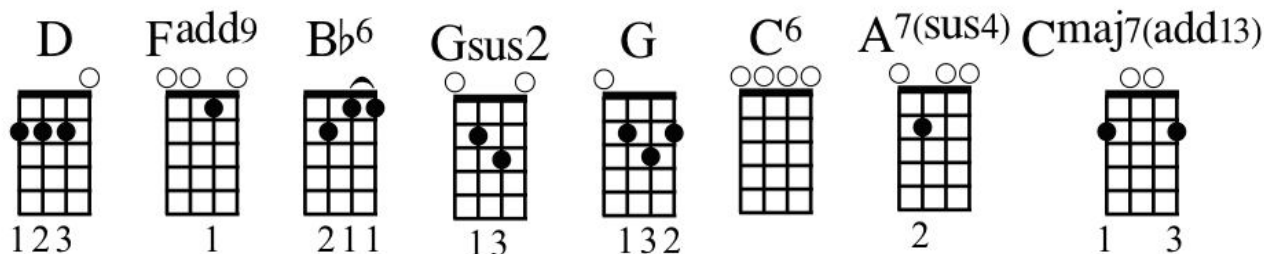

Unhappy Birthday

The Smiths

INTRO

CHORUS

D Fadd9 Bb6 Gsus2
I've come to wish you an unhappy birthday
D Fadd9 Bb6
I've come to wish you an unhappy birthday
Gsus2 D Fadd9
Because you're evil and you lie and if you should die
Bb6 Gsus2 D Fadd9 D
I may feel slightly sad but I won't cry

VERSE 1

G D C6
Loved and lost and some may say
D A7sus4 Cmaj7add13
When usually it's nothing surely you're happy it should be this way
D C6
I say, "No, I'm gonna kill my dog"
D A7sus4 Cmaj7add13
May the lines sag, the lines sag heavy and deep tonight