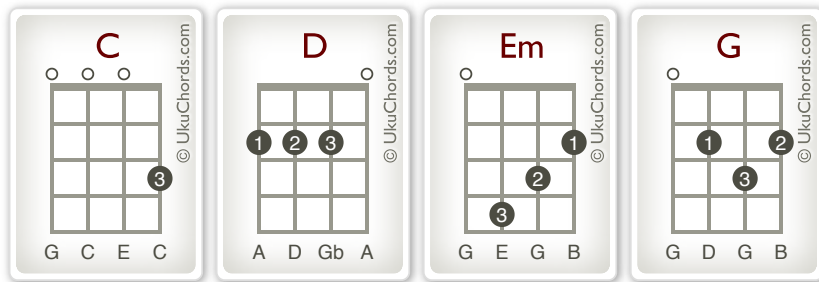

UNPREDICTABLE

by 5 Seconds Of Summer

G **D**
She sits at home with the lights out,
Em **C**
seeing life in different colors.
G **D**
I think it's time now we wake up,
Em **C**
so let me take you away

Em
we can run down the streets,
C
with stars in our eyes.
G
Tear down this town,
D
in the dark of the night.
Em
Just open the door,
C
we've got time on our side.
D
We can make it out alive.

Chorus:

G **D**
Hey! We're taking on the world.
Em **C**
I'll take you where you wanna go.
G **D**
Pick you up if you fall to pieces,
Em **C**
let me be the one to save you.
G **D**
Brake the plans we had before.
Em **C**

Ab = G#
Bb = A#
Db = C#
Eb = D#
Gb = F#