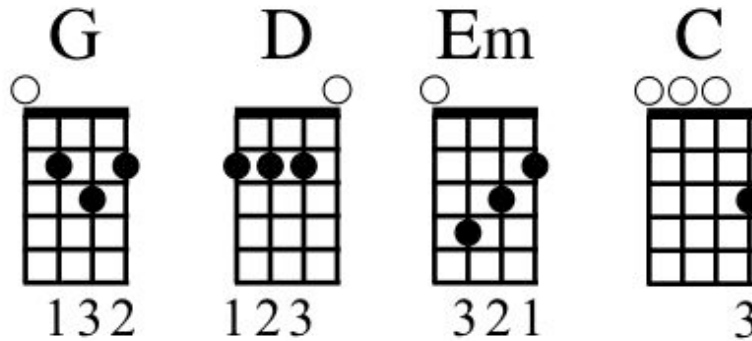

Wagon Wheel

Old Crow Medicine Show

Capo 2nd fret

INTRO

G D Em C G D C
G D Em C G D C

VERSE 1

G D
Headed down south to the land of the pines
Em C
And I'm thumbin' my way into North Caroline
G D C
Starin' up the road and pray to God I see headlights
G D
I made it down the coast in seventeen hours
Em C
Pickin' me a bouquet of dogwood flowers
G D C
And I'm a hopin' for Raleigh I can see my baby tonight

CHORUS

G D
So rock me mama like a wagon wheel
Em C
Rock me mama anyway you feel
G D C
He - ey, mama rock me
G D
Rock me mama like the wind and the rain
Em C
Rock me mama like a south-bound train
G D C
He - ey, mama rock me

SOLO

G D Em C G D C

VERSE 2

G D
Runnin' from the cold up in New England
Em C
I was born to be a fiddler in an old-time string-band
G D C
My baby plays the guitar, I pick a banjo now
G D
Oh the North country winters keep a gettin' me now
Em C
Lost my money playin' poker so I had to up and leave
G D C
But I ain't a turnin' back to livin' that old life no more

CHORUS

SOLO

G D Em C G D C x2

VERSE 3

G D
Walkin' to the south out of Roanoke
Em C
I caught a trucker out of Philly had a nice long toke
G D C
But he's a headed west from the Cumberland Gap to Johnson City, Tennessee
G D
And I gotta get a move on fit for the sun
Em C
I hear my baby callin' my name and I know that she's the only one
G D C
And if I die in Raleigh at least I will die free