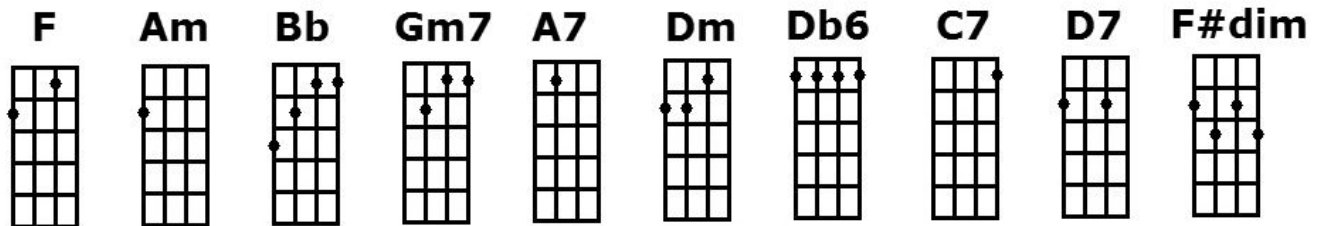

# What a Wonderful World

Bob Thiele / George David Weiss

**F**      **Am**   **Bb**      **Am**  
 I see trees of green, red roses too,  
**Gm7**      **F**      **A7**      **Dm**  
 I watch them bloom, for me and you  
**Db6**      **Gm7**   **C7**      **Am** **D7** **Gm7** **C7**  
 And I think to myself, what a wonderful world  
**F**      **Am** **Bb**      **Am**  
 I see skies of blue, and clouds of white  
**Gm7**      **F**   **A7**      **Dm**  
 The bright blessed day, the dark sacred night  
**Db6**      **Gm7**   **C7**      **F**   **Bb**   **F**  
 And I think to myself, what a wonderful world  
**C7**      **F**  
 The colors of the rainbow, so pretty in the sky  
**C7**      **F**  
 Are also on the faces of the people going by  
**Dm**      **Am**      **Dm**      **Am**  
 I see friends, shaking hands, saying how do you do,  
**Dm**      **F#dim** **Gm7** **C7**  
 They're really saying, "I love you."  
**F**      **Am** **Bb**      **Am**  
 I hear babies cry, I watch them grow,  
**Gm7**      **F**      **A7**      **Dm**  
 They'll learn much more, than I'll ever know,  
**Db6**      **Gm7**   **C7**      **Am** **D7** **G7**  
 And I think to myself, what a wonderful world  
**Gm7**      **C7**      **F**      **Bb**   **F**  
 Yes, I think to myself, what a wonderful world, oh yeah