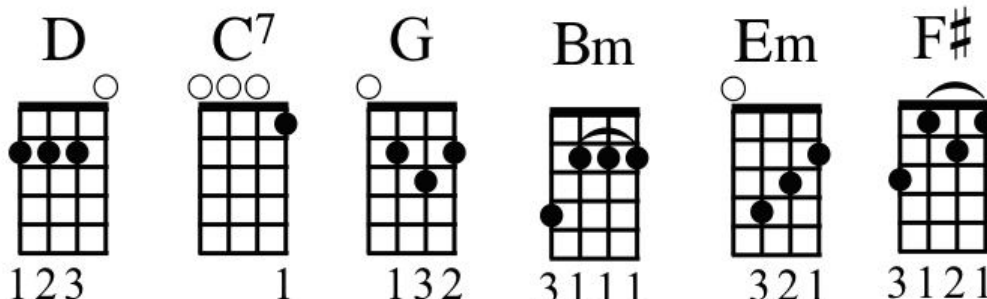

What Can I Do?

Steven Universe

INTRO

D C7 G

CHORUS

G Bm
What can I do for you?
G Bm D
What can I do that no one else can do?
G Bm
What can I do for you?
G Bm
What can I do for you?

VERSE

Em Bm
Human man, you are so much fun
Em D F#
I hadn't planned on finding you quite this entertaining
Em Bm
I like your band and I like your song
D C7
I like the way human beings play
G
I like playing along

CHORUS

BLOW OUT SOLO

G Bm repeat to mic drop

PICKING

1. **G** **Bm**

3. **G** **Bm** **D** **Bm**

6. **Em** **Bm**

8. **Em** **D** **F#**