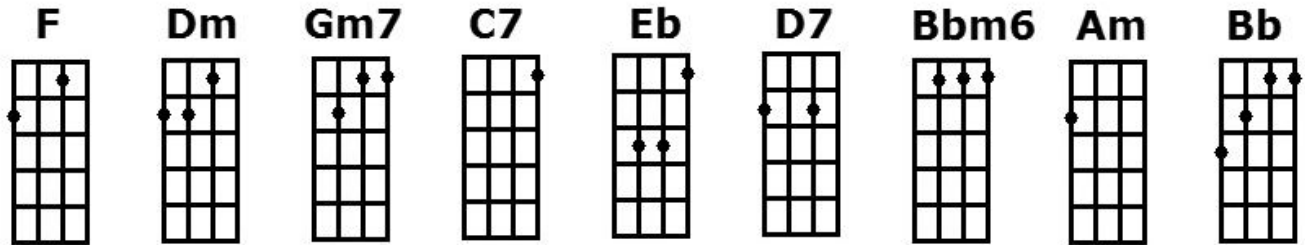

## When I Fall in Love

Victor Young and Edward Heyman  
As Performed by Nat King Cole

**F Dm Gm7 C7**

When I fall in love

**F Dm Gm7 C7**

It will be forever

**F Eb D7 Gm7 Bbm6**

Or I'll never fall in love

**F Bbm6**

In a restless world like this is

**Am D7**

Love is ended before it's begun

**Gm7 D7 Gm7**

And too many moonlight kisses

**Gm7 C7**

Seem to cool in the warmth of the sun