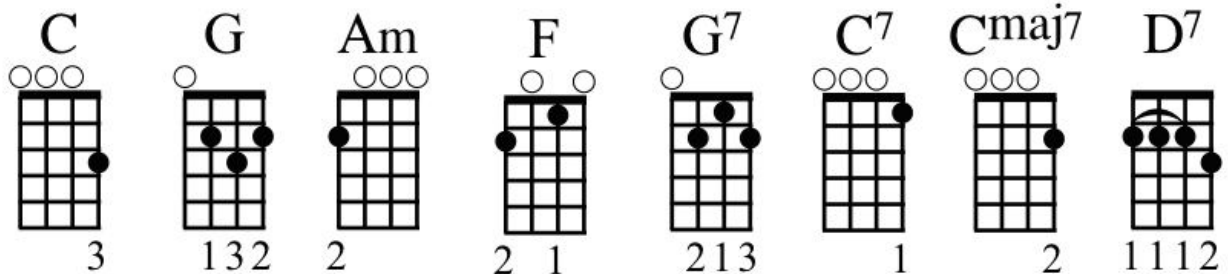

When A Man Loves A Woman

Percy Sledge

Capo 1st fret

INTRO

C G Am C F G⁷ C G

VERSE 1

C G Am C
 When a man loves a woman, can't keep his mind on nothing else
 F G⁷ C G
 He'll change the world, for the good thing he's found
 C G Am C
 If she is bad, he can't see it, she can do no wrong
 F G⁷ C G
 Turn his back on his best friend if he put her down

VERSE 2

C G Am C
 When a man loves a woman, spend his very last dime
 F G⁷ C G
 Trying to hold on to what he needs
 C G Am C
 He'd give up all of his comforts, and sleep out in the rain
 F G⁷ C C⁷
 If she says that's the way it ought to be

MIDDLE

F C Cmaj⁷ C⁷
 Well this man loves you, woman
 F C Cmaj⁷ C⁷
 Gave you everything I can
 F C Am
 Trying to hold on to your high class love
 D⁷ G⁷
 Baby, please don't treat me bad

VERSE 3

C G Am C
When a man loves a woman, down deep in his soul
F G7 C G
She can bring him such misery
C G Am C
If she plays him for a fool, he's the last one to know
F G7 C G
Loving eyes can never see

VERSE 4

C G Am C
When a man loves a woman, he can do her no wrong
F G7 C G
He can never look another girl
C G Am C
Yes, when a man loves a woman, I know exactly how he feels
F G7 C G
Cause baby, baby, you are my girl