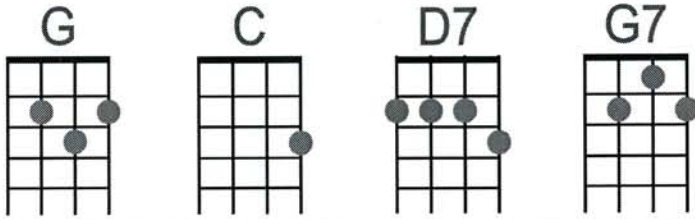

# WHEN WILL I BE LOVED?

THE EVERLY BROTHERS

To play along with the original recording, use a Capo on the 4th Fret (Key of B)

G C D7 G  
 I---I'VE BEEN MADE BLUE, I---I'VE BEEN LIED TO,  
 G C D7 G C D7  
 WHE--EN WILL I BE LOVED?

G C D7 G C D7  
 I---I'VE BEEN TURNED DOWN, I---I'VE BEEN PUSHED 'ROUND,  
 G C D7 G G7  
 WHE--EN WILL I BE LOVED?

C D7 C G  
 WHEN I MEET A NEW GIRL, THAT I WANT FOR MINE  
 C D7 C D7  
 SHE ALWAYS BREAKS MY HEART IN TWO, IT HAPPENS EVERY TIME

G C D7 G C D7  
 I---I'VE BEEN CHEAT-ED, BE---EN MIS-TREAT-ED  
 G C D7 G G7  
 WHE--EN WILL I BE LOVED?

C D7 C G  
 WHEN I MEET A NEW GIRL, THAT I WANT FOR MINE  
 C D7 C D7  
 SHE ALWAYS BREAKS MY HEART IN TWO, IT HAPPENS EVERY TIME