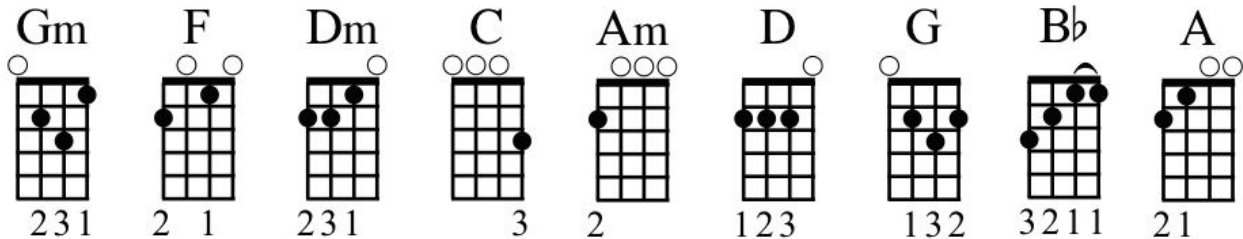

Chords

INTRO

Gm F Dm C x2
Am

VERSE 1

D C G Bb C D C G
In the white room, with black curtains, near the station
Bb C D C G Bb C D C G
Black roof country, no gold pavements, tired starlings
Bb C D C G Bb C D C G
Sil - ver horses, ran down moonbeams, in your dark eyes
Bb C D C G Bb C D C G Bb
Dawn light smiles, on you leaving, my contentment

BRIDGE

C G Bb A
I'll wait in this place where the sun never shines
C G Bb C D
Wait in this place where the shadows run from themselves

VERSE 2

D C G Bb C D C G
You said no strings, could secure you, at the station
Bb C D C G Bb C D C G
Platform ticket, restless diesels, goodbye windows
Bb C D C G Bb C D C G
I walked into, such a sad time, at the station
Bb C D C G Bb C D C G Bb
As I walked out, felt my own need, just beginning