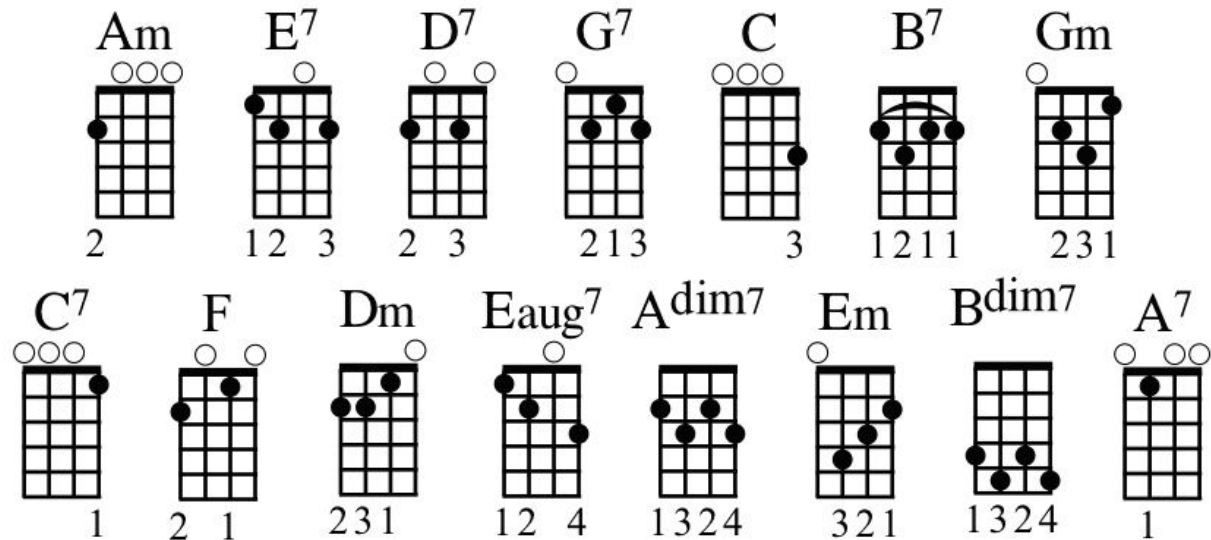

Cole Porter

INTRO

Am E7 Am
D7 G7 C B7 E7

VERSE 1

Am E7 Am
You'd be so nice to come home to
Gm C7 F
You'd be so nice by the fire
Dm E7 Am
While the breeze on high sings a lullaby
Am B7 E7 Eaug7 E7 Eaug7
You'd be all that I could desire

VERSE 2

Am E7 Am
Under stars chilled by the winter
Gm C7 F
Under an August moon burning above
Adim7 Em Bdim7 Am
You'd be so nice you'd be pa - ra - dise
D7 G7 C B7 E7
To come home to and to love